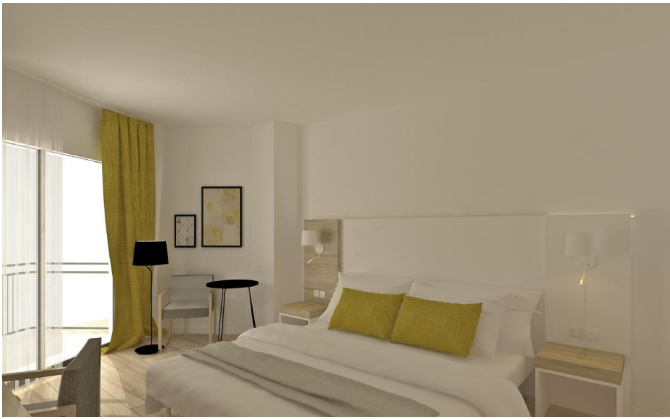

MEDPLAYA HOTEL RIO PARK- ROOM REFURBISHMENTS.

We are very pleased to confirm that Med Playa will be further enhancing the facilities and features available at the Hotel Rio Park by completely refurbishing the top 2 floors of the Hotel. Three floors will be closed off from customer use during this period to assist with minimising the inconvenience.

We are creating 4 Club Junior Suites on each floor and upgrading our Standard rooms so there will be Superior and Superior Club rooms available.

Here are some images of how the new rooms will look:

The works will take place from 01.02.2017 until 08.04.2017

We hope you will agree that the refurbished rooms is an exciting new project for the Medplaya Hotel Rio Park and will provide another level of comfort for customers.

We look forward to welcoming you to the Rio Park in the near future.